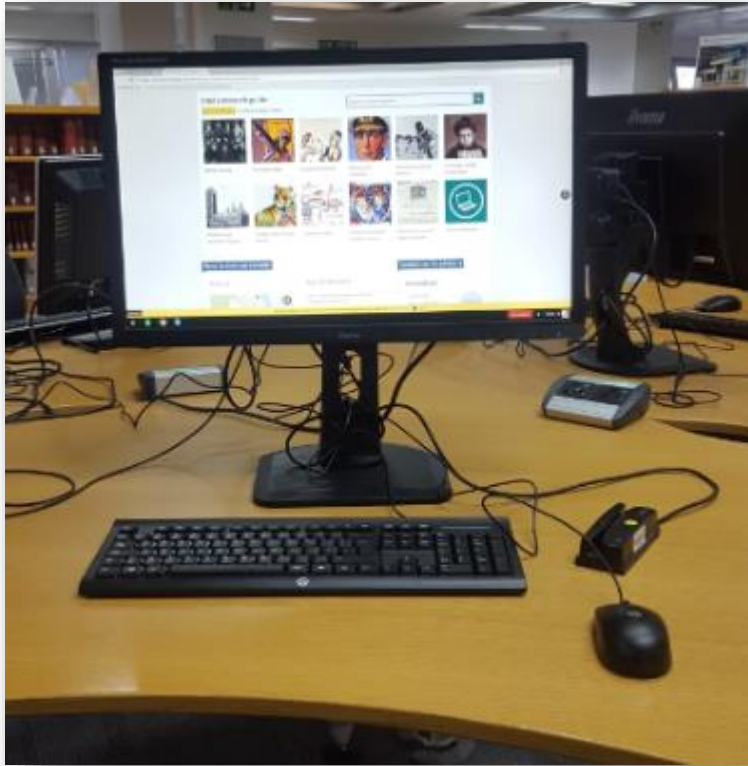

The image shows the exterior of a modern building with a curved facade. A large, light-colored sign with the words "The National Archives" is mounted on the upper part of the curve. The building features large glass windows and several white columns. The sky is clear and blue.

The National Archives

Better connections:

Changing the reading room
computers over to Wi-Fi

Dave Priest and Chrissy Peters

February 2018

Current Reading Room Computers

PCs and Thin clients

Cabled connection

Old equipment

Next generation Reading Room computers

Wireless connection

Bigger and better screens

Uniform working